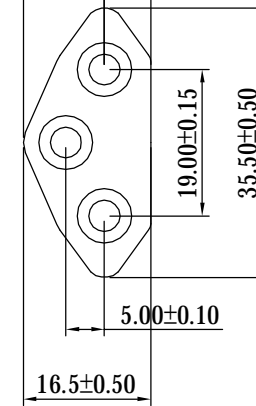

DRAWING NO

DRAWING

8.5 min; 10 max.

6 min; 10 max.

CHING CHENG WIRE MATERIAL CO.,LTD

TYPE	EL-203(SEV 1011)		
SCALE	1:1	REVISION	1.0
UNIT	mm	DATE	2011.03.21
APPROVED	ZXC	DRAWING	SGH
CHECK		CHECK	

2					
1					
ITEM	BEFORE CHANGE	AFTER CHANGE	DATE	REVISOR	CHECK