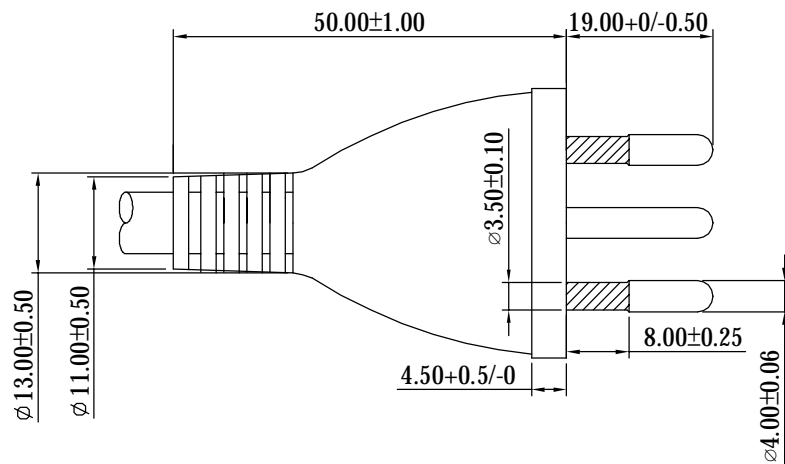

DRAWING NO

DRAWING

8.5 min; 10 max.

6 min; 10 max.

CHING CHENG WIRE MATERIAL CO.,LTD

TYPE	EL-203(SEV 1011)		
SCALE	1:1	REVISION	1.0
UNIT	mm	DATE	2011.03.21
APPROVED	ZXC	DRAWING	SGH
CHECK		CHECK	

2					
1					
ITEM	BEFORE CHANGE	AFTER CHANGE	DATE	REVISOR	CHECK