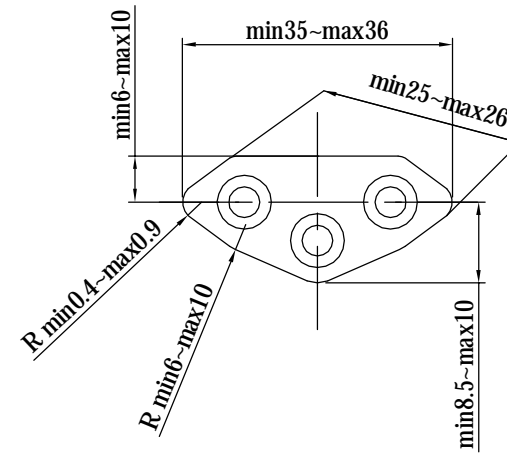

DRAWING NO

DRAWING

8.5 min; 10 max.

6 min; 10 max.

CHING CHENG WIRE MATERIAL CO.,LTD

TYPE	EL-203(SEV 1011)		
SCALE	1:1	REVISION	1.0
UNIT	mm	DATE	2011.03.21
APPROVED	ZXC	DRAWING	SGH
CHECK		CHECK	

2					
1					
ITEM	BEFORE CHANGE	AFTER CHANGE	DATE	REVISOR	CHECK