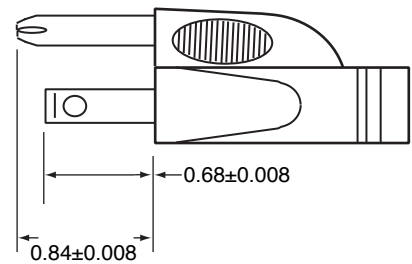

			✓
			✓

PLUG TYPE	EL 302(NEMA 5-15P)
CONNECTOR	EL 701(IEC 60320/C13)
CABLE TYPE	SJT
COLOR	BLACK
# OF CONDUCTORS	3
WIRE SIZE	14AWG
OVERALL LENGTH	6 Feet Long
OUTER DIAMETER	0.366"
TEMPERATURE	60°C
AMPERAGE RATING	15A
VOLTAGE RATING	125V

SPECIFICATION CONTROL DRAWING

TOLERANCES ON DIMENSIONS UNLESS OTHERWISE SPECIFIED
 DO NOT SCALE DRAWING
 DECIMALS .XX ± .250 .XXX ± .100
 SURFACE ROUGHNESS MAX 125
 ANGLES ±

TUMBLER POWER CORDS
 4241 BUSINESS CENTER DRIVE
 FREMONT, CA 94538
 Phone: (510)657-3002
 Fax: (510) 770-1933

DATE: 08/01/05 **SHEET:** 1 OF 1

PART NUMBER: 3271J46

MEASUREMENT IN: INCHES

N. AMERICA POWER CORDSET

APPROVAL: