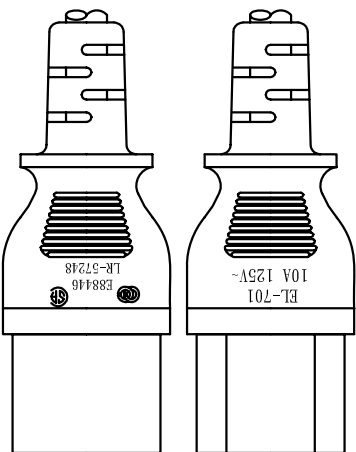

# 工程圖(二)

CHING CHENG WIRE MATERIAL CO., LTD

NAME EL-701B (IEC/EN 60320/C13)

SCALE 1:1 REV NO 1.0

UNIT MM DATE 2009.09.22

APPROVED BY 左茂超 DRAWING BY 王敏芬

DATE REVISION CHECK BY

3			
2			
1			
ITEM	REVISION	DATE	