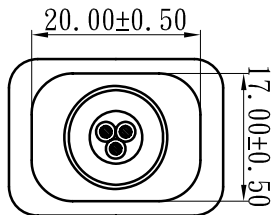

# 工程圖(二)

CHING CHENG WIRE MATERIAL CO., LTD

NAME EL-701B (IEC/EN 60320/C13)

SCALE 1:1 REV NO 1.0

UNIT MM DATE 2009.09.22

APPROVED BY 左茂超 DRAWING BY 王敏芬

DATE REVISION CHECK BY

3			
2			
1			
ITEM	REVISION	DATE	