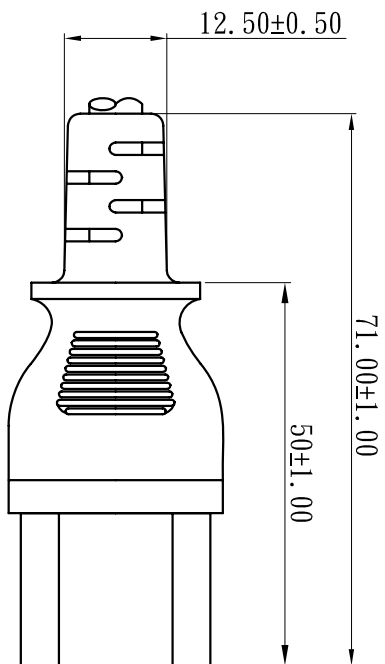

# 工程圖(二)

CHING CHENG WIRE MATERIAL CO., LTD

NAME EL-701B (IEC/EN 60320/C13)

SCALE 1:1 REV NO 1.0

UNIT MM DATE 2009.09.22

APPROVED BY 左茂超 DRAWING BY 王敏芬

DATE REVISION CHECK BY

3			
2			
1			
ITEM	REVISION	DATE	