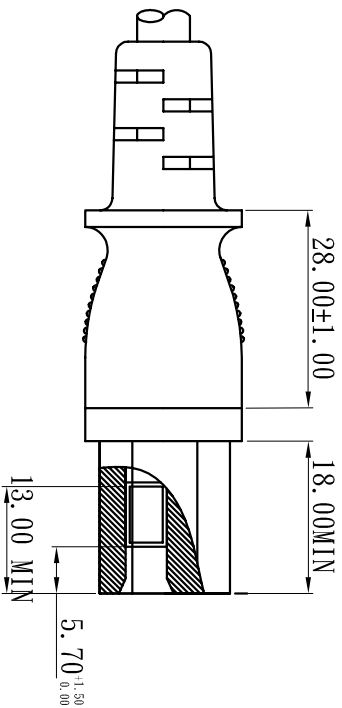

# 工程圖(二)

CHING CHENG WIRE MATERIAL CO., LTD

NAME EL-701B (IEC/EN 60320/C13)

SCALE 1:1 REV NO 1.0

UNIT MM DATE 2009.09.22

APPROVED BY 左茂超 DRAWING BY 王敏芬

DATE REVISION CHECK BY

3			
2			
1			
ITEM	REVISION	DATE	