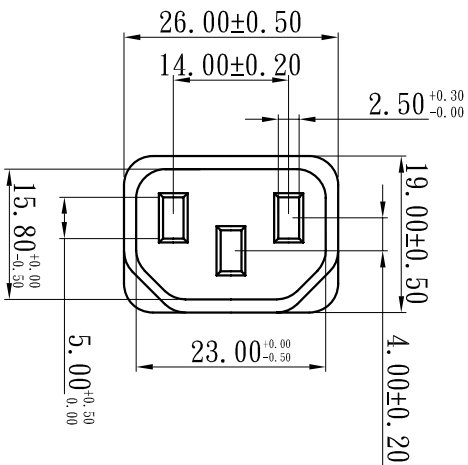

# 工程圖(二)

CHING CHENG WIRE MATERIAL CO., LTD

NAME EL-701B (IEC/EN 60320/C13)

SCALE 1:1 REV NO 1.0

UNIT MM DATE 2009.09.22

APPROVED BY 左茂超 DRAWING BY 王敏芬

DATE REVISION CHECK BY

3			
2			
1			
ITEM	REVISION	DATE	